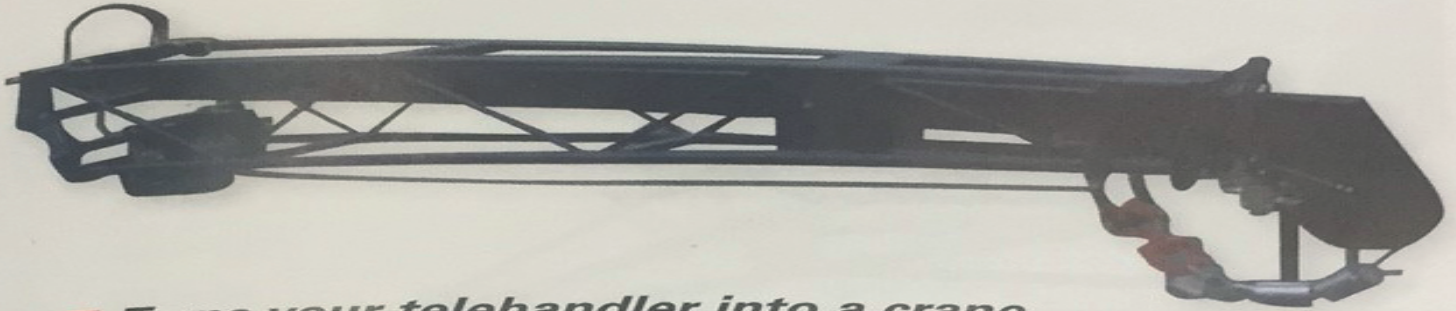

# EXPANDABLE JIB WITH WINCH

- Turns your telehandler into a crane.
- Adjustable length for excellent accuracy.

- Safety: end of cable/ hook upper position automatic movement stop

- Safety: homologated self locking swivel hook

(kg)	(m)	(m)	(mm)	(m/min)	KG
PT 800 1000 to 800	4 to 7	37	35	48	559

	<b>PT 800</b>
<b>E-RECO</b>	921323
MRT (+) Privilege	✓
MRT 3255	✓

**MANDATORY MACHINE EQUIPMENT:**