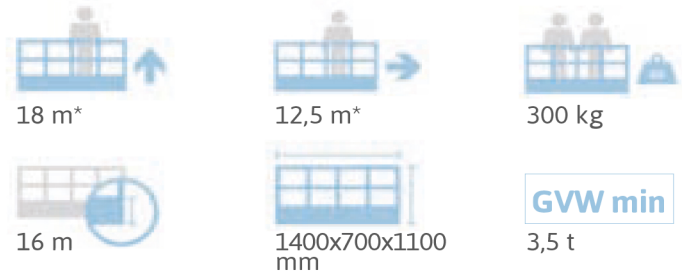

SPECIFICATION

CTEB-LIFT 18

WORKING ENVELOPE

* outreach and height max values and repeatability can change within ± 3% due to manufacturing variation and working condition.

DIMENSIONS