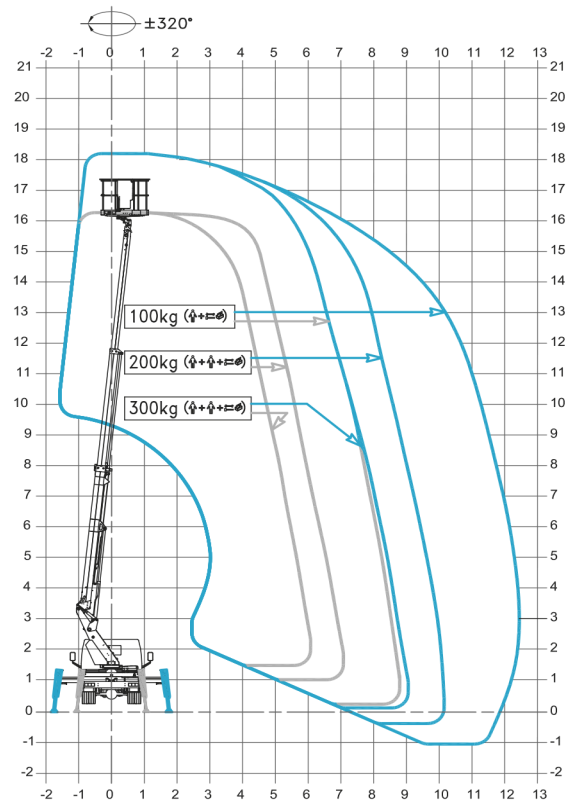

SPECIFICATION

CTEB-LIFT 18

WORKING ENVELOPE

* outreach and height max values and repeatability can change within ± 3% due to manufacturing variation and working condition.

DIMENSIONS